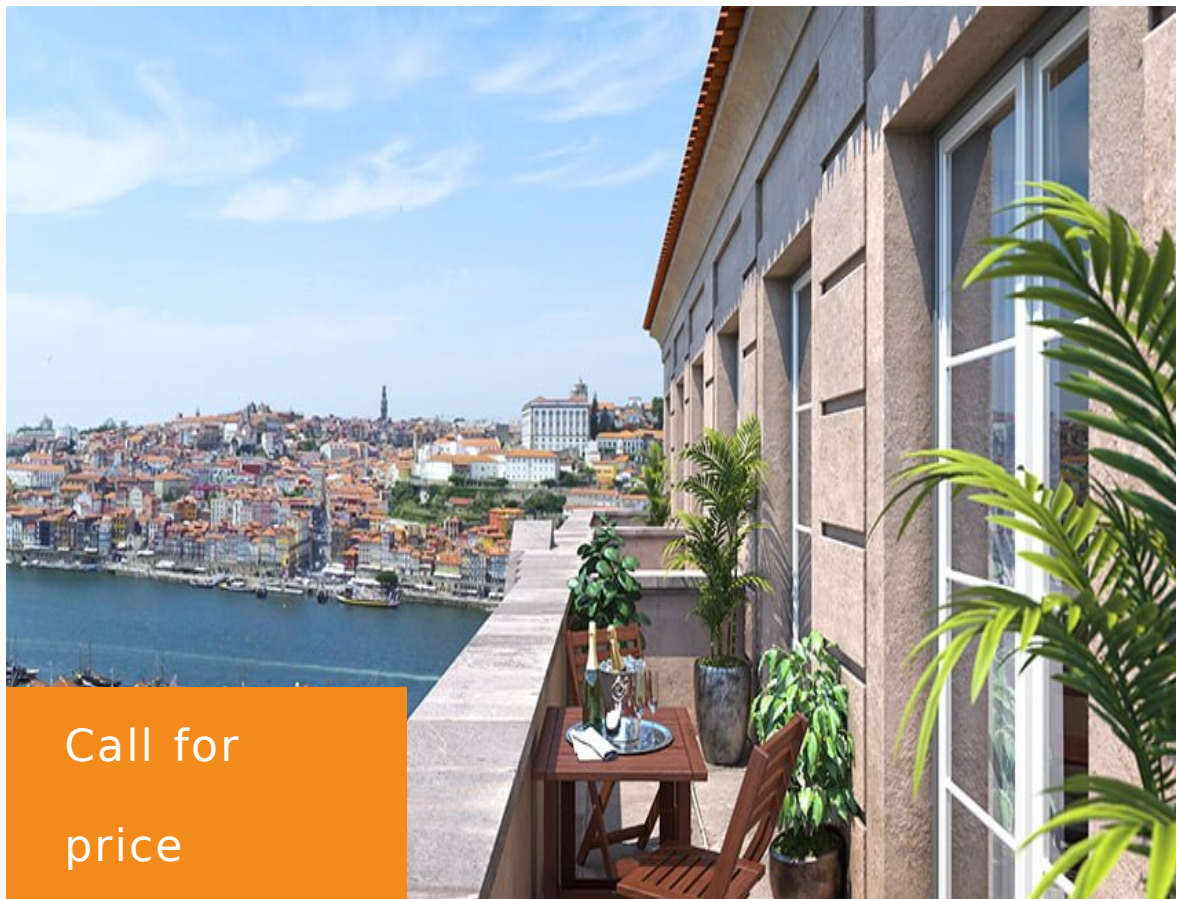

FERVENÇA PALACE

<https://dreamsecondhome.com>

Serra do Pilar, Vila Nova de Gaia, Portugal

Call for price

The Fervença Palace development consists of a total of 17 apartments, studio and 2 bedroom units, and with areas ranging from 41 m2 to 156 m2, all with air conditioning, equipped kitchen, and most units overlooking the Douro River and the city of Porto. The area is served by various services and commercial stores of [...]

- 2 beds
- 3 baths
- Apartments
- 1668 sq ft

Dmitry Selektor
dselektor@gmail.com